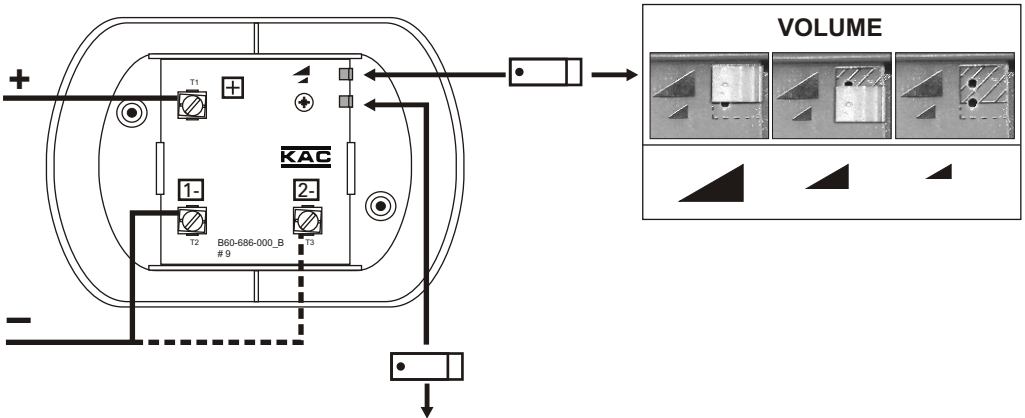

# INSTALLATION INSTRUCTIONS FOR WALL MOUNT SOUNDERS TYPE EMA1224B4R/W

CONNECTION TERMINALS			LINK	TONE	
+	1-	2-	⊛		
✓	✓		✓	—	800Hz continuous
✓		✓	✓	⎓	800Hz/1000Hz alternating
✓	✓			—/—	500Hz/1200Hz slow whoop
✓		✓		⎓	800Hz DIN tone

## Specification

Voltage Range

12VDC (10V to 14V)  
24VDC (21V to 27V)

Output

max.103dB(A) @ 1mtr

Sounder Output data, in accordance with EN54-3, is available on request, or via the website (details overleaf).

Document ref: D 616.

Current

12mA @ 24VDC (800Hz continuous, High Volume)

Max wire size

2.5mm<sup>2</sup>

Temperature Range

-30 to +70° C(s subject to confirmation)

IP Rating

## Specification

Voltage Range	12VDC (10V to 14V) 24VDC (21V to 27V)
Output	max.93dB(A) @ 1mtr
Current	12mA @ 24VDC (800Hz continuous, High Volume)
Max wire size	2.5mm <sup>2</sup>
Temperature Range	-30 to +70° C ( subject to confirmation)