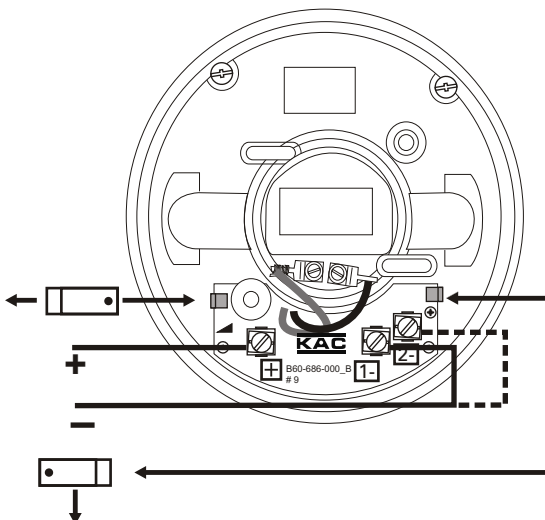

INSTALLATION INSTRUCTIONS FOR WALL MOUNT SOUNDERS TYPE DBS1224B4W

CONNECTION TERMINALS			LINK	TONE	
+	1-	2-	⊗		
✓	✓		✓	—	800Hz continuous
✓		✓	✓	⏏	800Hz/1000Hz alternating
✓	✓			—	500Hz/1200Hz slow whoop
✓		✓		⏏	800Hz DIN tone

Specification

Voltage Range	12VDC (10V to 14V) 24VDC (21V to 27V)
Output	max.93dB(A) @ 1mtr
Current	12mA @ 24VDC (800Hz continuous, High Volume)
Max wire size	2.5mm²
Temperature Range	-30 to +70° C (subject to confirmation)