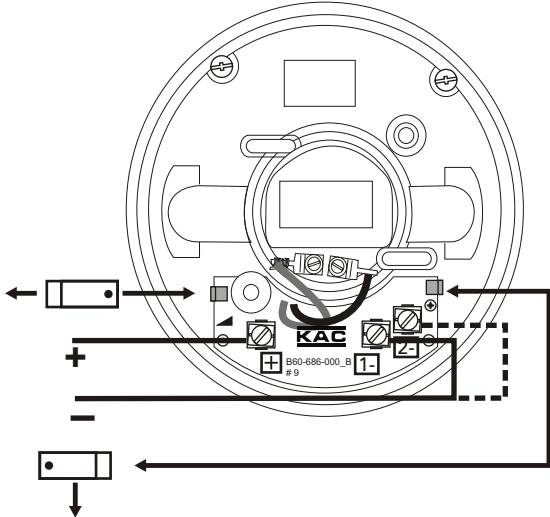

CONNECTION TERMINALS			LINK	TONE	
+	1-	2-	⊗		
✓	✓		✓	—	800Hz continuous
✓		✓	✓	⎓	800Hz/1000Hz alternating
✓	✓			—/—	500Hz/1200Hz slow whoop
✓		✓		⎓⎓⎓	800Hz DIN tone

Specification

Voltage Range	12VDC (10V to 14V) 24VDC (21V to 27V)
Output	max.103dB(A) @ 1mtr Sounder Output data, in accordance with EN54-3, is available on request, or via the website (details overleaf). Document ref: D 616.
Current	12mA @ 24VDC (800Hz continuous, High Volume)
Max wire size	2.5mm ²
Temperature Range	-30 to +70° C(s subject to confirmation)
IP Rating	Meets the requirements of EN54-3, Type A IP21C

INSTALLATION INSTRUCTIONS FOR WALL MOUNT SOUNDERS TYPE DBS1224B4W

CONNECTION TERMINALS			LINK	TONE	
+	1-	2-	⊛		
✓	✓		✓	—	800Hz continuous
✓		✓	✓	⎓	800Hz/1000Hz alternating
✓	✓			—	500Hz/1200Hz slow whoop
✓		✓		⎓	800Hz DIN tone

Specification

Voltage Range 12VDC (10V to 14V)
 24VDC (21V to 27V)

Output max.93dB(A) @ 1mtr

Current 12mA @ 24VDC (800Hz continuous, High Volume)

Max wire size 2.5mm²

Temperature Range -30 to +70° C (subject to confirmation)