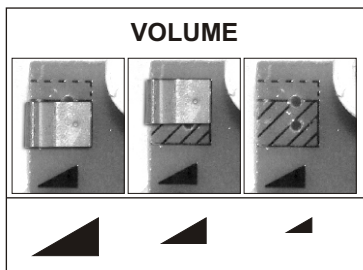

INSTALLATION INSTRUCTIONS FOR WALL MOUNT SOUNDERS TYPE DBS1224B4W

CONNECTION TERMINALS			LINK	TONE	
+	1-	2-	⊗		
✓	✓		✓	—	800Hz continuous
✓		✓	✓	⏏	800Hz/1000Hz alternating
✓	✓			—	500Hz/1200Hz slow whoop
✓		✓		⏏	800Hz DIN tone

Specification

Voltage Range	12VDC (10V to 14V) 24VDC (21V to 27V)
Output	max.93dB(A) @ 1mtr
Current	12mA @ 24VDC (800Hz continuous, High Volume)
Max wire size	2.5mm²
Temperature Range	-30 to +70° C (subject to confirmation)