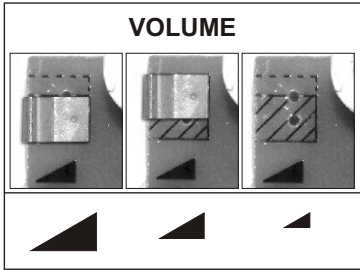

CONNECTION TERMINALS			LINK	TONE	
+	1-	2-	⊗		
✓	✓		✓	—	800Hz continuous
✓		✓	✓	⎓	800Hz/1000Hz alternating
✓	✓			—/—	500Hz/1200Hz slow whoop
✓		✓		⎓⎓⎓	800Hz DIN tone

Specification

Voltage Range	12VDC (10V to 14V) 24VDC (21V to 27V)
Output	max.103dB(A) @ 1mtr Sounder Output data, in accordance with EN54-3, is available on request, or via the website (details overleaf). Document ref: D 616.
Current	12mA @ 24VDC (800Hz continuous, High Volume)
Max wire size	2.5mm ²
Temperature Range	-30 to +70° C(s subject to confirmation)
IP Rating	Meets the requirements of EN54-3, Type A IP21C

INSTALLATION INSTRUCTIONS FOR WALL MOUNT SOUNDERS TYPE DBS1224B4W

CONNECTION TERMINALS			LINK	TONE	
+	1-	2-	⊛		
✓	✓		✓	—	800Hz continuous
✓		✓	✓	⎓	800Hz/1000Hz alternating
✓	✓			—	500Hz/1200Hz slow whoop
✓		✓		⎓	800Hz DIN tone

Specification

Voltage Range 12VDC (10V to 14V)
 24VDC (21V to 27V)

Output max.93dB(A) @ 1mtr

Current 12mA @ 24VDC (800Hz continuous, High Volume)

Max wire size 2.5mm²

Temperature Range -30 to +70° C (subject to confirmation)